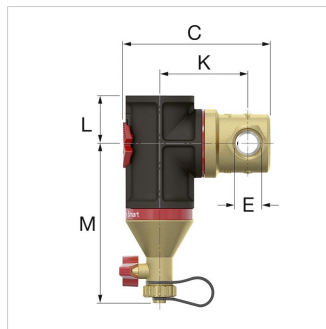

**Product Data Sheet (2018-09-04)**
**30021 - Flamco Clean Smart dirt separator 3/4**

Description		Flamco Clean Smart dirt separator 3/4
Article		30021
Model		Flamco Clean Smart
Connection (E)		Rp 3/4"
Dimensions	A [mm]	63
	C [mm]	133
	D [mm]	100
	K [mm]	78
	L [mm]	37
	M [mm]	140
	H/H1 [mm]	190
	H2 [mm]	177
	Ø N [mm]	60
Weight [kg]		0.94

**Packaging info**

Unity of use	1 Piece
Packaging form	Box
Packaging dimensions (H. x W. x L.)	109 x 172 x 222 mm
Weight	1.119 Kilogram

### Classification General Data

<b>Etim Group</b>	Filters/separators
<b>Etim Class</b>	Air-/dirt separator for CH/cooling system
<b>Product Name</b>	Flamco Clean Smart Rp¾"
<b>Brand</b>	Flamco
<b>Product Series</b>	Flamco Clean Smart
<b>Product Type</b>	3/4

### Attributes

<b>Material</b>	Plastic
<b>Separator type</b>	Dirt
<b>Suitable for heating</b>	Yes
<b>Suitable for cooling</b>	Yes
<b>Nominal inner diameter</b>	3/4 inch (20)
<b>Outer pipe diameter [mm]</b>	26.9
<b>Connection</b>	Internal thread
<b>Construction length [mm]</b>	100
<b>Article compression class</b>	PN 10
<b>Surface protection</b>	Untreated
<b>Operating principle</b>	Other
<b>Flow-through capacity [m³/h]</b>	0 - 3.0782
<b>Suitable for open system</b>	No
<b>Suitable for closed system</b>	Yes
<b>With blow-off valve</b>	Yes
<b>With dismountable filter</b>	No
<b>Filter volume [l]</b>	0.23
<b>Filter mesh density [mm]</b>	0
<b>With automatic de-aerator</b>	No
<b>With integrated replenishment automat</b>	No
<b>With couplers</b>	No
<b>Inlet/outlet offset distance [mm]</b>	0
<b>Max. medium temperature (continuous) [°C]</b>	120