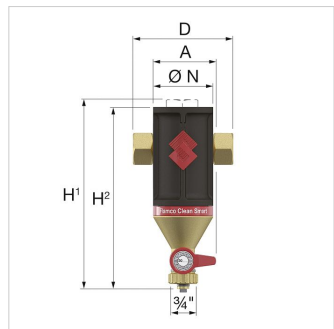

**Product Data Sheet (2018-09-04)**
**30021 - Flamco Clean Smart dirt separator 3/4**

Description		Flamco Clean Smart dirt separator 3/4
Article		30021
Model		Flamco Clean Smart
Connection (E)		Rp 3/4"
Dimensions	A [mm]	63
	C [mm]	133
	D [mm]	100
	K [mm]	78
	L [mm]	37
	M [mm]	140
	H/H1 [mm]	190
	H2 [mm]	177
	Ø N [mm]	60
Weight [kg]		0.94

**Packaging info**

Unity of use	1 Piece
Packaging form	Box
Packaging dimensions (H. x W. x L.)	109 x 172 x 222 mm
Weight	1.119 Kilogram

### Attributes

<b>Material</b>	Plastic
<b>Separator type</b>	Dirt
<b>Suitable for heating</b>	Yes
<b>Suitable for cooling</b>	Yes
<b>Nominal inner diameter</b>	3/4 inch (20)
<b>Outer pipe diameter [mm]</b>	26.9
<b>Connection</b>	Internal thread
<b>Construction length [mm]</b>	100
<b>Article compression class</b>	PN 10
<b>Surface protection</b>	Untreated
<b>Operating principle</b>	Other
<b>Flow-through capacity [m³/h]</b>	0 - 3.0782
<b>Suitable for open system</b>	No
<b>Suitable for closed system</b>	Yes
<b>With blow-off valve</b>	Yes
<b>With dismountable filter</b>	No
<b>Filter volume [l]</b>	0.23
<b>Filter mesh density [mm]</b>	0
<b>With automatic de-aerator</b>	No
<b>With integrated replenishment automat</b>	No
<b>With couplers</b>	No
<b>Inlet/outlet offset distance [mm]</b>	0
<b>Max. medium temperature (continuous) [°C]</b>	120