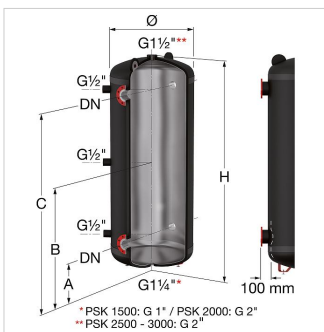

**Product Data Sheet (2018-09-18)**
**18262 - Flamco Storage vessel PS-K 1000L**

Description	Flamco Storage vessel PS-K 1000L	
Article	18262	
Model	PS-K 500 - 3000	
Capacity [l]	1000	
Dimensions *	Ø [mm]	790
	H [mm]	2220
	Tilting height [mm]	2260
Weight [kg]	182	

**Packaging info**

Unity of use	1 Piece
Packaging form	Pallet
Packaging dimensions (H. x W. x L.)	2355 x 800 x 940 mm
Weight	199 Kilogram

### Attributes

<b>Suitable for central heating</b>	No
<b>Suitable for heat pump</b>	No
<b>Suitable for cooling water installation</b>	Yes
<b>Mounting method</b>	Floor standing
<b>Tank material</b>	Steel
<b>Surface protection on the inside</b>	Untreated
<b>Surface protection on the outside</b>	Coated
<b>Surface material</b>	Not applicable
<b>With insulation</b>	No
<b>Volume [l]</b>	1000
<b>Height [mm]</b>	2220
<b>Diameter [mm]</b>	790
<b>Diameter without insulation [mm]</b>	790
<b>Max. operating pressure [bar]</b>	6
<b>Max. temperature [°C]</b>	50
<b>Connection 1</b>	Flange
<b>Connection size 1</b>	Other
<b>Connection 2</b>	Flange
<b>Connection size 2</b>	Other
<b>With immersion tube</b>	No
<b>With electrical element</b>	No
<b>With temperature sensor connection</b>	Yes
<b>Number of connections of temperature sensor</b>	3
<b>Connection size temperature sensor</b>	1/2 inch