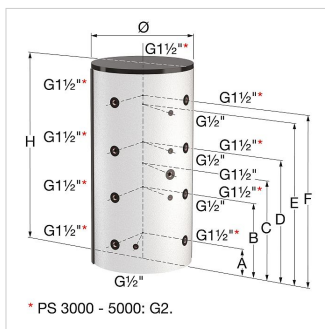

Product Data Sheet (2018-09-17)
18885 - PS 1000L/790 storage vessel

Description	PS 1000L/790 storage vessel	
Article	18885	
Model	PS 200 - 5000	
Capacity [l]	1000	
Dimensions *	Ø [mm]	790
	H [mm]	2200
	Tilting height [mm]	2250
Weight [kg]	170	

Packaging info

Unity of use	1 Piece
Packaging form	Pallet
Packaging dimensions (H. x W. x L.)	2350 x 800 x 940 mm
Weight	187 Kilogram

Classification General Data

Etim Group	Storage tanks/vessels
Etim Class	Storage tank
Product Name	PS 1000L/790 storage vessel
Brand	Flamco
Product Series	PS
Product Type	1000/790

Attributes

Suitable for central heating	Yes
Suitable for heat pump	Yes
Suitable for cooling water installation	No
Mounting method	Floor standing
Tank material	Steel
Surface protection on the inside	Untreated
Surface protection on the outside	Coated
With insulation	No
Volume [l]	1000
Height [mm]	2230
Diameter [mm]	790
Diameter without insulation [mm]	790
Max. operating pressure [bar]	3
Max. temperature [°C]	95
Connection 1	Internal thread
Connection size 1	1 1/2 inch
Connection 2	Internal thread
Connection size 2	Other
With immersion tube	No
With electrical element	No
With temperature sensor connection	Yes
Number of connections of temperature sensor	4
Connection size temperature sensor	1/2 inch