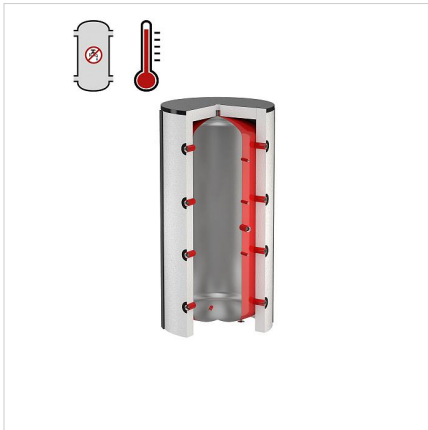

Product Data Sheet (2018-09-17)
18885 - PS 1000L/790 storage vessel

Description	PS 1000L/790 storage vessel	
Article	18885	
Model	PS 200 - 5000	
Capacity [l]	1000	
Dimensions *	Ø [mm]	790
	H [mm]	2200
	Tilting height [mm]	2250
Weight [kg]	170	

Packaging info

Unity of use	1 Piece
Packaging form	Pallet
Packaging dimensions (H. x W. x L.)	2350 x 800 x 940 mm
Weight	187 Kilogram

Classification General Data

Etim Group	Storage tanks/vessels
Etim Class	Storage tank
Product Name	PS 1000L/790 storage vessel
Brand	Flamco
Product Series	PS
Product Type	1000/790

Attributes

Suitable for central heating	Yes
Suitable for heat pump	Yes
Suitable for cooling water installation	No
Mounting method	Floor standing
Tank material	Steel
Surface protection on the inside	Untreated
Surface protection on the outside	Coated
With insulation	No
Volume [l]	1000
Height [mm]	2230
Diameter [mm]	790
Diameter without insulation [mm]	790
Max. operating pressure [bar]	3
Max. temperature [°C]	95
Connection 1	Internal thread
Connection size 1	1 1/2 inch
Connection 2	Internal thread
Connection size 2	Other
With immersion tube	No
With electrical element	No
With temperature sensor connection	Yes
Number of connections of temperature sensor	4
Connection size temperature sensor	1/2 inch