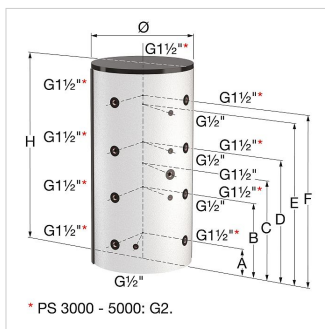

Product Data Sheet (2018-09-17)
18756 - PS 500L storage vessel

Description	PS 500L storage vessel	
Article	18756	
Model	PS 200 - 5000	
Capacity [l]	500	
Dimensions *	Ø [mm]	650
	H [mm]	1650
	Tilting height [mm]	1700
Weight [kg]	80	

Packaging info

Unity of use	1 Piece
Packaging form	Pallet
Packaging dimensions (H. x W. x L.)	1800 x 800 x 800 mm
Weight	95 Kilogram

Classification General Data

Etim Group	Storage tanks/vessels
Etim Class	Storage tank
Product Name	PS 500L storage vessel
Brand	Flamco
Product Series	PS
Product Type	500

Attributes

Suitable for central heating	Yes
Suitable for heat pump	Yes
Suitable for cooling water installation	No
Mounting method	Floor standing
Tank material	Steel
Surface protection on the inside	Untreated
Surface protection on the outside	Coated
Surface material	Not applicable
With insulation	No
Volume [l]	500
Height [mm]	1650
Diameter [mm]	650
Diameter without insulation [mm]	650
Max. operating pressure [bar]	3
Max. temperature [°C]	95
Connection 1	Internal thread
Connection size 1	1 1/2 inch
Connection 2	Internal thread
Connection size 2	Other
With immersion tube	No
With electrical element	No
With temperature sensor connection	Yes
Number of connections of temperature sensor	4
Connection size temperature sensor	1/2 inch