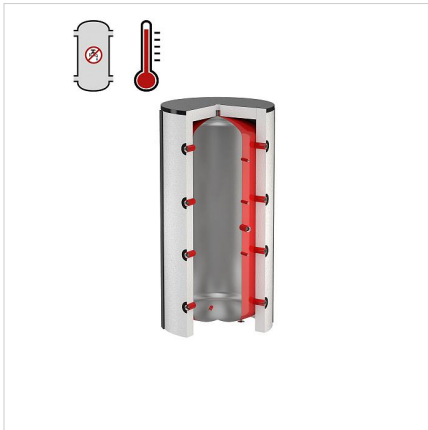

Product Data Sheet (2018-09-17)
18756 - PS 500L storage vessel

Description	PS 500L storage vessel	
Article	18756	
Model	PS 200 - 5000	
Capacity [l]	500	
Dimensions *	Ø [mm]	650
	H [mm]	1650
	Tilting height [mm]	1700
Weight [kg]	80	

Packaging info

Unity of use	1 Piece
Packaging form	Pallet
Packaging dimensions (H. x W. x L.)	1800 x 800 x 800 mm
Weight	95 Kilogram

Classification General Data

Etim Group	Storage tanks/vessels
Etim Class	Storage tank
Product Name	PS 500L storage vessel
Brand	Flamco
Product Series	PS
Product Type	500

Attributes

Suitable for central heating	Yes
Suitable for heat pump	Yes
Suitable for cooling water installation	No
Mounting method	Floor standing
Tank material	Steel
Surface protection on the inside	Untreated
Surface protection on the outside	Coated
Surface material	Not applicable
With insulation	No
Volume [l]	500
Height [mm]	1650
Diameter [mm]	650
Diameter without insulation [mm]	650
Max. operating pressure [bar]	3
Max. temperature [°C]	95
Connection 1	Internal thread
Connection size 1	1 1/2 inch
Connection 2	Internal thread
Connection size 2	Other
With immersion tube	No
With electrical element	No
With temperature sensor connection	Yes
Number of connections of temperature sensor	4
Connection size temperature sensor	1/2 inch