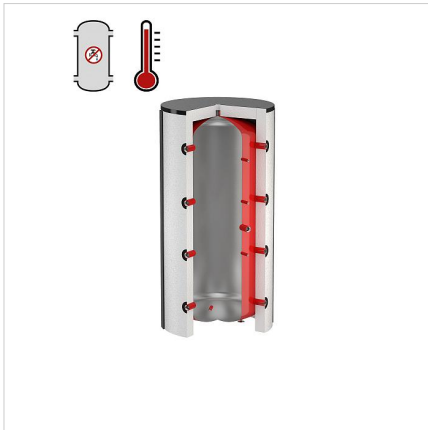

Product Data Sheet (2018-09-17)
18793 - PS 850L storage vessel

Description	PS 850L storage vessel	
Article	18793	
Model	PS 200 - 5000	
Capacity [l]	850	
Dimensions *	Ø [mm]	790
	H [mm]	1950
	Tilting height [mm]	2000
Weight [kg]	140	

Packaging info

Unity of use	1 Piece
Packaging form	Pallet
Packaging dimensions (H. x W. x L.)	2100 x 800 x 940 mm
Weight	157 Kilogram

Classification General Data

Etim Group	Storage tanks/vessels
Etim Class	Storage tank
Product Name	PS 850L storage vessel
Brand	Flamco
Product Series	PS
Product Type	850

Attributes

Suitable for central heating	Yes
Suitable for heat pump	Yes
Suitable for cooling water installation	No
Mounting method	Floor standing
Tank material	Steel
Surface protection on the inside	Untreated
Surface protection on the outside	Coated
Surface material	Not applicable
With insulation	No
Volume [l]	850
Height [mm]	2220
Diameter [mm]	750
Diameter without insulation [mm]	750
Max. operating pressure [bar]	3
Max. temperature [°C]	95
Connection 1	Internal thread
Connection size 1	1 1/2 inch
Connection 2	Internal thread
Connection size 2	Other
With immersion tube	No
With electrical element	No
With temperature sensor connection	Yes
Number of connections of temperature sensor	4
Connection size temperature sensor	1/2 inch