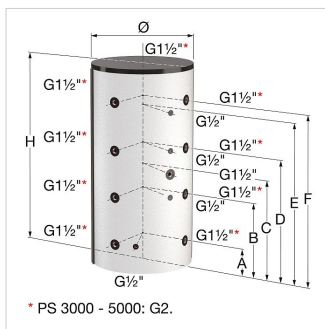

Product Data Sheet (2018-09-17)
18793 - PS 850L storage vessel

Description	PS 850L storage vessel	
Article	18793	
Model	PS 200 - 5000	
Capacity [l]	850	
Dimensions *	Ø [mm]	790
	H [mm]	1950
	Tilting height [mm]	2000
Weight [kg]	140	

Packaging info

Unity of use	1 Piece
Packaging form	Pallet
Packaging dimensions (H. x W. x L.)	2100 x 800 x 940 mm
Weight	157 Kilogram

Classification General Data

Etim Group	Storage tanks/vessels
Etim Class	Storage tank
Product Name	PS 850L storage vessel
Brand	Flamco
Product Series	PS
Product Type	850

Attributes

Suitable for central heating	Yes
Suitable for heat pump	Yes
Suitable for cooling water installation	No
Mounting method	Floor standing
Tank material	Steel
Surface protection on the inside	Untreated
Surface protection on the outside	Coated
Surface material	Not applicable
With insulation	No
Volume [l]	850
Height [mm]	2220
Diameter [mm]	750
Diameter without insulation [mm]	750
Max. operating pressure [bar]	3
Max. temperature [°C]	95
Connection 1	Internal thread
Connection size 1	1 1/2 inch
Connection 2	Internal thread
Connection size 2	Other
With immersion tube	No
With electrical element	No
With temperature sensor connection	Yes
Number of connections of temperature sensor	4
Connection size temperature sensor	1/2 inch