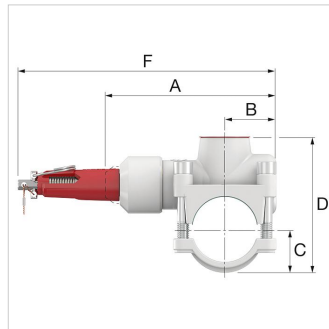

Product Data Sheet (2018-09-03)

90535 - T-plus brass 35 x Rp $\frac{3}{4}$ "

Description	T-plus brass 35 x Rp $\frac{3}{4}$ "	
Article	90535	
Model	T-plus Brass	
Ø Pipe ext. dia. [mm]	35	
Branch connection	Rp $\frac{3}{4}$ "	
Suitable for	Thin-walled steel	<input checked="" type="checkbox"/>
	Copper	<input checked="" type="checkbox"/>
	SST	<input checked="" type="checkbox"/>
Max. permissible wall thickness	Thin-walled steel [mm]	1.50
	Copper [mm]	1.50
	SST [mm]	1.50
Torque [Nm]	10	

Packaging info

Unity of use	1 Piece
Packaging form	Box
Packaging dimensions (H. x W. x L.)	68 x 127 x 92 mm
Weight	1.029 Kilogram

Classification General Data

Etim Group	Fittings, flanges and connectors
Etim Class	Broaching saddle
Product Name	T-plus brass 35 x Rp $\frac{3}{4}$ "
Brand	Flamco
Product Series	T-PLUS brass
Product Type	35x3/4"x35 brass

Attributes

Material	Brass
Surface protection	Lacquered
Suitable for pipe diameter	Other
Suitable for outer pipe diameter [mm]	35
Mounted on pipe	Clamp
Undrilled	No
With cutter	Yes
Nominal inner diameter	3/4 inch (20)
Outer pipe diameter [mm]	26.9
Connection	Inner thread gas conical (BSPT)
KIWA certified	Yes
Gastec QA	No
Permitted by NCP	No
FM quality mark	No
UL quality mark	No
ULC quality mark	No
VdS quality mark	No
LPCB quality mark	No
Number of scales	2
Width [mm]	56
Min. medium temperature (continuous) [°C]	-10
Max. medium temperature (continuous) [°C]	120