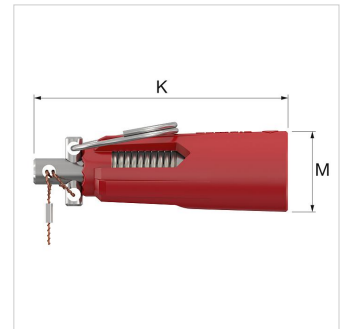

Product Data Sheet (2018-09-03)

90535 - T-plus brass 35 x Rp $\frac{3}{4}$ "

Description	T-plus brass 35 x Rp $\frac{3}{4}$ "	
Article	90535	
Model	T-plus Brass	
Ø Pipe ext. dia. [mm]	35	
Branch connection	Rp $\frac{3}{4}$ "	
Suitable for	Thin-walled steel	<input checked="" type="checkbox"/>
	Copper	<input checked="" type="checkbox"/>
	SST	<input checked="" type="checkbox"/>
Max. permissible wall thickness	Thin-walled steel [mm]	1.50
	Copper [mm]	1.50
	SST [mm]	1.50
Torque [Nm]	10	

Packaging info

Unity of use	1 Piece
Packaging form	Box
Packaging dimensions (H. x W. x L.)	68 x 127 x 92 mm
Weight	1.029 Kilogram

Classification General Data

Etim Group	Fittings, flanges and connectors
Etim Class	Broaching saddle
Product Name	T-plus brass 35 x Rp $\frac{3}{4}$ "
Brand	Flamco
Product Series	T-PLUS brass
Product Type	35x3/4"x35 brass

Attributes

Material	Brass
Surface protection	Lacquered
Suitable for pipe diameter	Other
Suitable for outer pipe diameter [mm]	35
Mounted on pipe	Clamp
Undrilled	No
With cutter	Yes
Nominal inner diameter	3/4 inch (20)
Outer pipe diameter [mm]	26.9
Connection	Inner thread gas conical (BSPT)
KIWA certified	Yes
Gastec QA	No
Permitted by NCP	No
FM quality mark	No
UL quality mark	No
ULC quality mark	No
VdS quality mark	No
LPCB quality mark	No
Number of scales	2
Width [mm]	56
Min. medium temperature (continuous) [°C]	-10
Max. medium temperature (continuous) [°C]	120