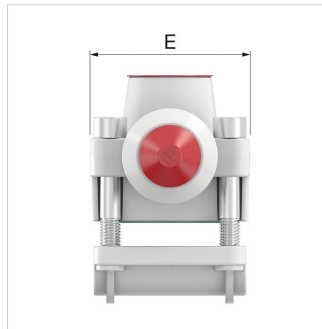

Product Data Sheet (2018-09-03)

90535 - T-plus brass 35 x Rp $\frac{3}{4}$ "

Description	T-plus brass 35 x Rp $\frac{3}{4}$ "	
Article	90535	
Model	T-plus Brass	
Ø Pipe ext. dia. [mm]	35	
Branch connection	Rp $\frac{3}{4}$ "	
Suitable for	Thin-walled steel	<input checked="" type="checkbox"/>
	Copper	<input checked="" type="checkbox"/>
	SST	<input checked="" type="checkbox"/>
Max. permissible wall thickness	Thin-walled steel [mm]	1.50
	Copper [mm]	1.50
	SST [mm]	1.50
Torque [Nm]	10	

Packaging info

Unity of use	1 Piece
Packaging form	Box
Packaging dimensions (H. x W. x L.)	68 x 127 x 92 mm
Weight	1.029 Kilogram

Classification General Data

Etim Group	Fittings, flanges and connectors
Etim Class	Broaching saddle
Product Name	T-plus brass 35 x Rp $\frac{3}{4}$ "
Brand	Flamco
Product Series	T-PLUS brass
Product Type	35x3/4"x35 brass

Attributes

Material	Brass
Surface protection	Lacquered
Suitable for pipe diameter	Other
Suitable for outer pipe diameter [mm]	35
Mounted on pipe	Clamp
Undrilled	No
With cutter	Yes
Nominal inner diameter	3/4 inch (20)
Outer pipe diameter [mm]	26.9
Connection	Inner thread gas conical (BSPT)
KIWA certified	Yes
Gastec QA	No
Permitted by NCP	No
FM quality mark	No
UL quality mark	No
ULC quality mark	No
VdS quality mark	No
LPCB quality mark	No
Number of scales	2
Width [mm]	56
Min. medium temperature (continuous) [°C]	-10
Max. medium temperature (continuous) [°C]	120

Type	Dimensions							
	A [mm]	B [mm]	C [mm]	D [mm]	E [mm]	F + 13 [mm]	K [mm]	M [mm]
T-plus 14 x G $\frac{1}{2}$ M	75	17	13	48	35	141	66	21
T-plus 15 x G $\frac{1}{2}$ M	75	17	13	51	35	141	66	21
T-plus 16 x G $\frac{1}{2}$ M	75	17	12	46	35	141	66	21
T-plus 18 x G $\frac{1}{2}$ M	88	24	14	51	40	154	66	21
T-plus 22 x G $\frac{1}{2}$ M	88	24	15	58	40	154	66	21
T-plus 28 x Rp $\frac{3}{4}$	105	29	22	76	57	171	66	21
T-plus 35 x Rp $\frac{3}{4}$	108	30	25	82	56	174	66	21
T-plus 42 x Rp $\frac{3}{4}$	115	35	29	89	63	181	66	21